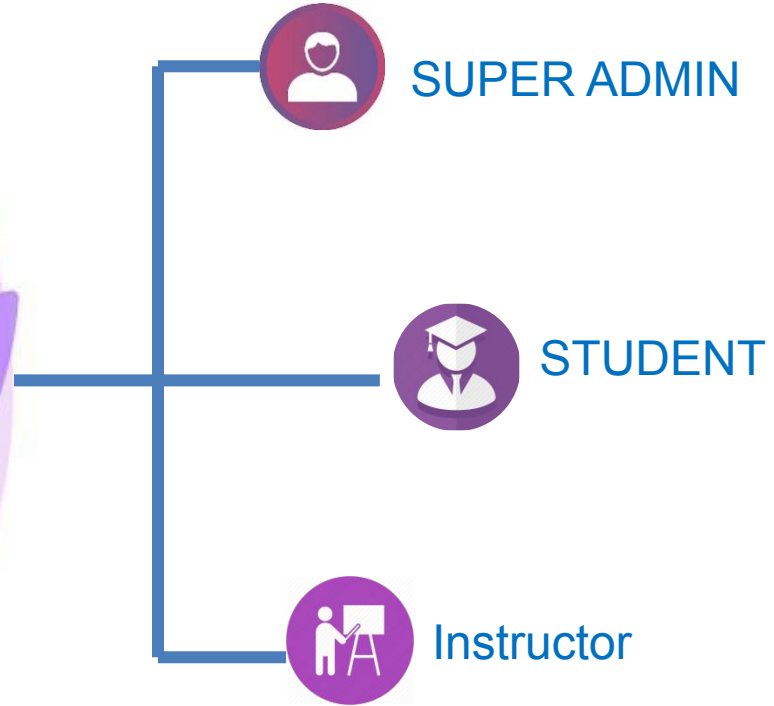

IP Block Option Feature

Invoice PDF Download

Course Rating Feature

Types of Login |

Instructor Functionality

-  Adding Courses/ Generate Coupon Codes
-  Upload Course Content
-  Assign Homework & Assignments
-  Set up Quizzes & Live Classes
-  Evaluate Homework and Assignments
-  Support Tickets
-  View Course Comments & Reply Students
-  Send Teaching Notification & Updates
-  View Self Earning

Student Functionality

-  Register to portal
-  Enroll & purchase Courses
-  Attempt Online Quiz & Submit
-  View Syllabus, Subjects & Syllabus Status
-  Download Study Material, Syllabus etc.
-  View/Submit Homework & Assignments
-  View Events, Notice & Chat with Faculty
-  Download/View course content
-  View Pending Fees, Pay Fees Online
-  View Online Classes Schedule & Attend